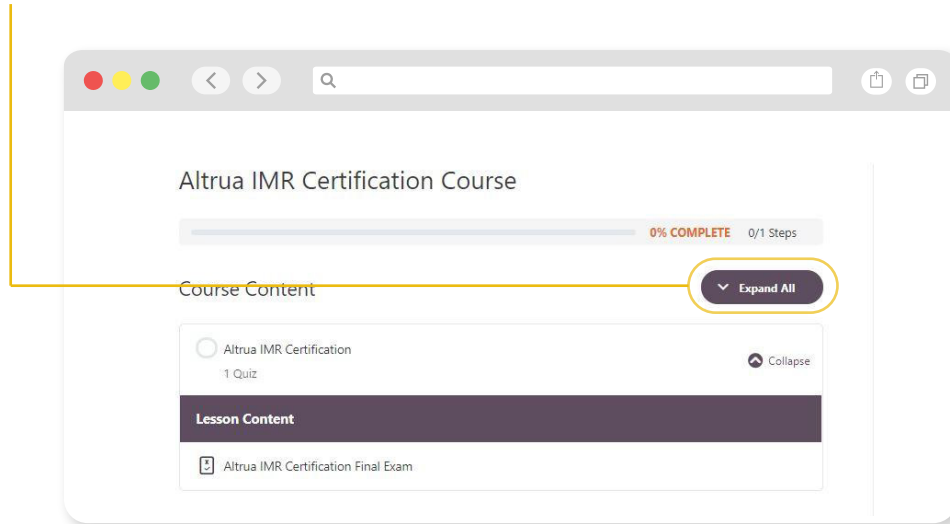

Access your course here:

<https://crownlearning.wengine.com/courses/altrua-imr-certification-course/>

In case you forgot, your username is: ****Email address****, login in with your password, or find reset instructions on the login page.

Kind Regards,

The IMR Services Team

*Don't want to receive this email anymore?
[Click here](#) to manage your notification emails subscription.*

2. Using the information provided, login to the platform to access your desktop.

FOR THE POTENTIAL IMR BECOMING AN IMR:

3. Click on **“Expand All”** to view the Lesson Content

4. Select **“Altrua IMR Certification”** to watch an informative video

FOR THE POTENTIAL IMR BECOMING AN IMR:

5. After watching the video, below the video in the section titled *Lesson Content* click on **“Altrua IMR Certification Final Exam”**

6. Click **“Start Quiz”** and take the quiz

FOR THE POTENTIAL IMR BECOMING AN IMR: