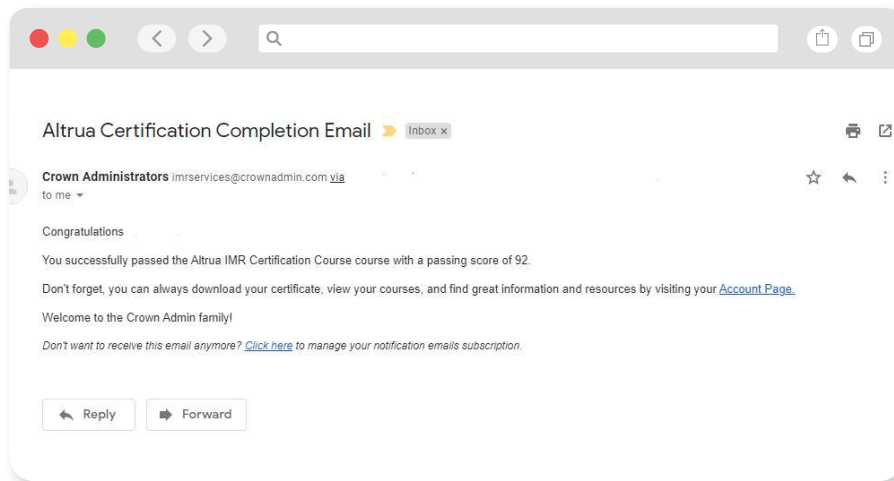

FOR THE POTENTIAL IMR BECOMING AN IMR:

7. When you finish and **PASS** the Certification:

- a) You will receive an email informing that you've passed, giving you the ability to print the certificate.