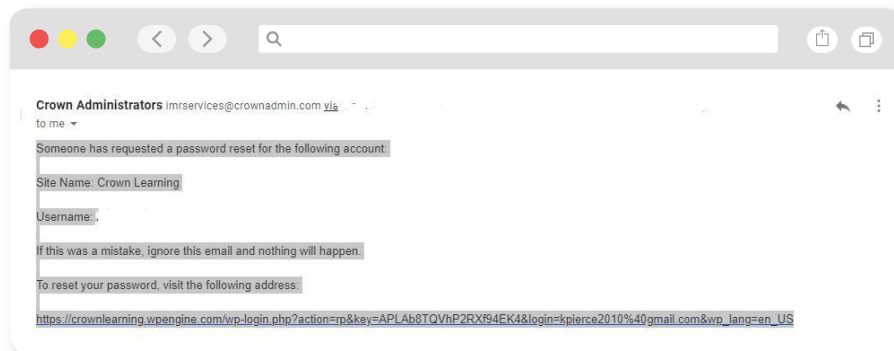

FOR THE POTENTIAL IMR BECOMING AN IMR:

- 8.** If you **FAIL** the Certification Exam you will receive the screen pictured below. You have unlimited times to pass the exam.

Forgot Log In Password

OPTIONS

- 1.** Email IMRServices@CrownAdmin.com and request a password reset. Once the password reset is sent, you will receive an email informing of your options: