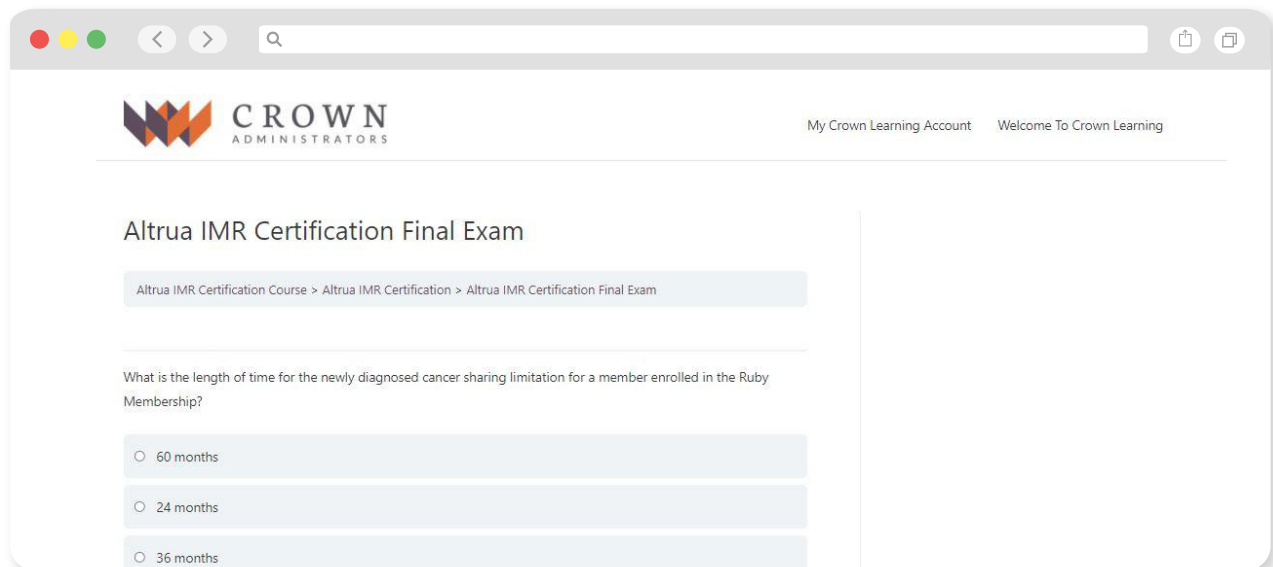

FOR THE POTENTIAL IMR BECOMING AN IMR:

3. Click on **“Expand All”** to view the Lesson Content

4. Select **“Altrua IMR Certification”** to watch an informative video

FOR THE POTENTIAL IMR BECOMING AN IMR:

5. After watching the video, below the video in the section titled *Lesson Content* click on **“Altrua IMR Certification Final Exam”**

6. Click **“Start Quiz”** and take the quiz

FOR THE POTENTIAL IMR BECOMING AN IMR: