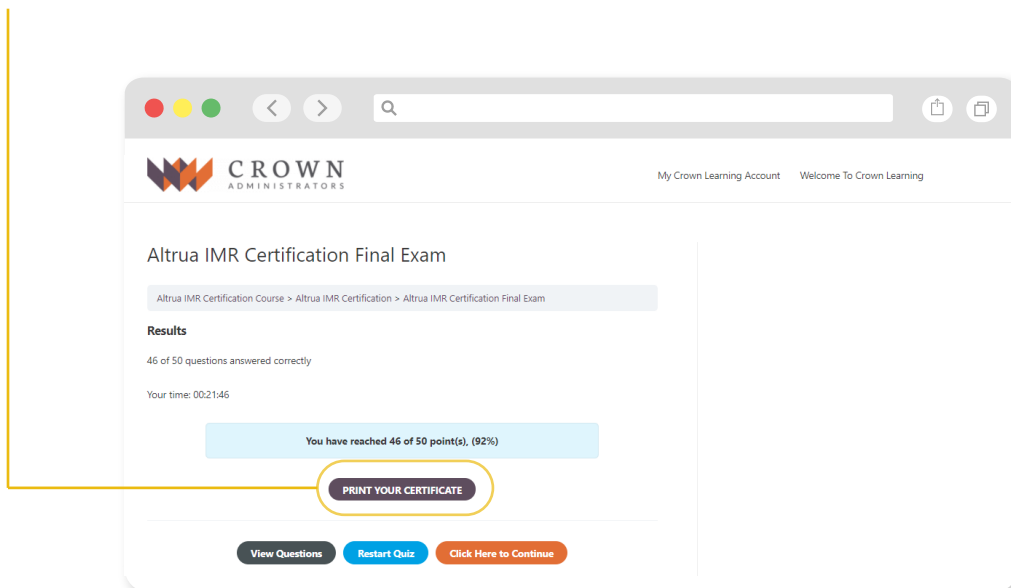

5. After watching the video, below the video in the section titled *Lesson Content* click on **“Altrua IMR Certification Final Exam”**

6. Click **“Start Quiz”** and take the quiz

FOR THE POTENTIAL IMR BECOMING AN IMR:

7. When you finish and **PASS** the Certification:

- a) You will receive an email informing that you've passed, giving you the ability to print the certificate.

- b) Click on **“Print your Certificate”** from the screen that shows immediately after the quiz is submitted and passed.