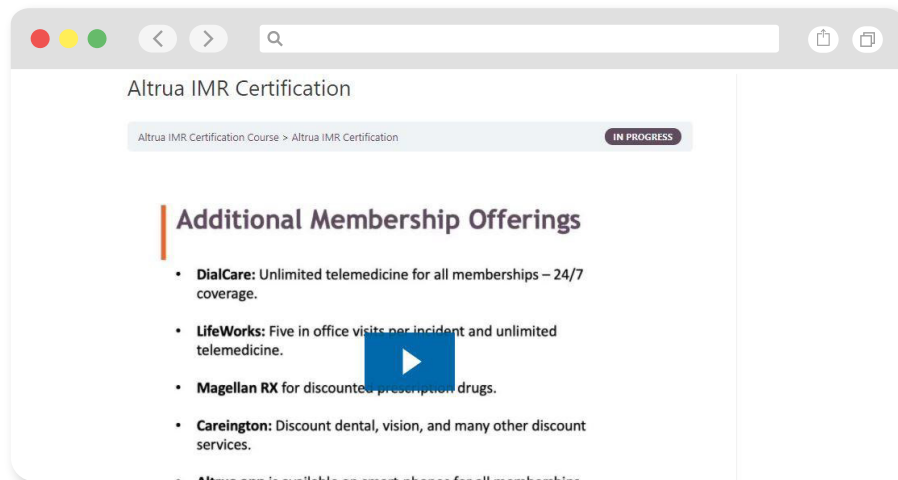

Access your course here:

<https://crownlearning.wengine.com/courses/altrua-imr-certification-course/>

In case you forgot, your username is: ****Email address****, login in with your password, or find reset instructions on the login page.

Kind Regards,

The IMR Services Team

*Don't want to receive this email anymore?
[Click here](#) to manage your notification emails subscription.*

2. Using the information provided, login to the platform to access your desktop.

FOR THE POTENTIAL IMR BECOMING AN IMR:

3. Click on **“Expand All”** to view the Lesson Content

4. Select **“Altrua IMR Certification”** to watch an informative video

FOR THE POTENTIAL IMR BECOMING AN IMR: