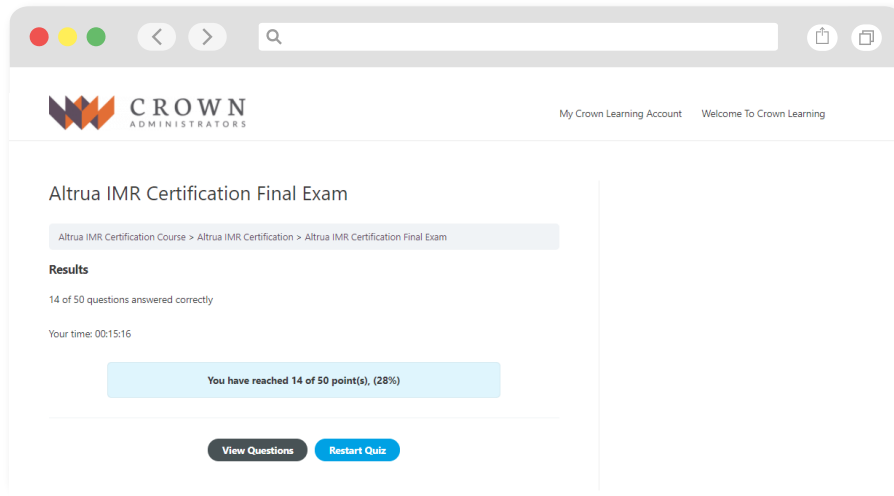

FOR THE POTENTIAL IMR BECOMING AN IMR:

1. **8.** If you **FAIL** the Certification Exam you will receive the screen pictured below. You have unlimited times to pass the exam.

Forgot Log In Password

OPTIONS

1. **1.** Email IMRServices@CrownAdmin.com and request a password reset. Once the password reset is sent, you will receive an email informing of your options: