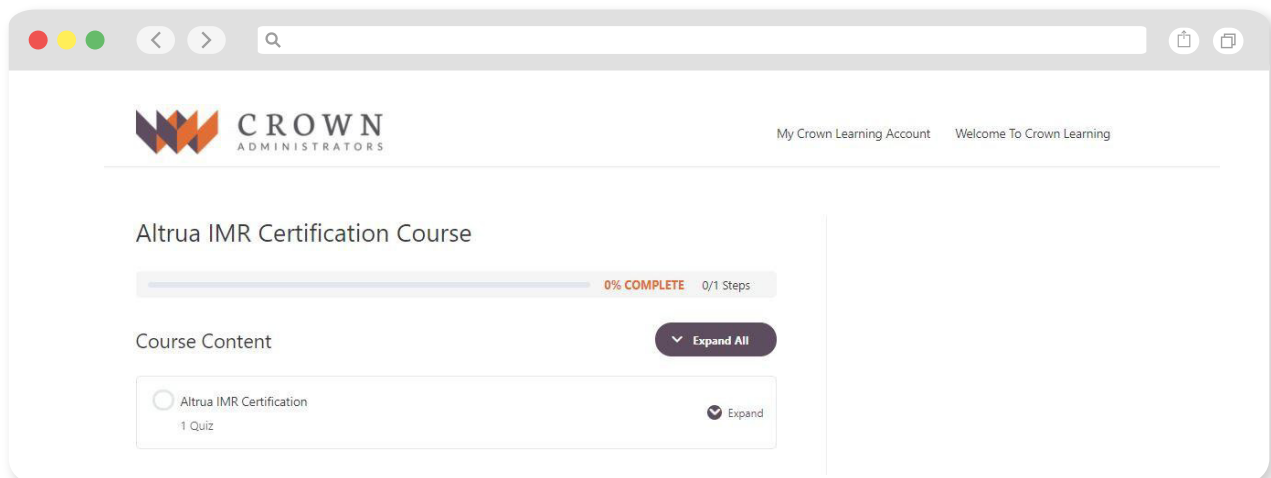

FOR THE POTENTIAL IMR BECOMING AN IMR:

1. After being enrolled in the certification, you will receive the following email informing you've been enrolled:

Hi USER,

You've been enrolled in the Crown Administrators certification course:
Altrua IMR Certification Course.

Access your course here:

<https://crownlearning.wengine.com/courses/altrua-imr-certification-course/>

In case you forgot, your username is: ****Email address****, login in with your password, or find reset instructions on the login page.

Kind Regards,

The IMR Services Team

*Don't want to receive this email anymore?
[Click here](#) to manage your notification emails subscription.*

2. Using the information provided, login to the platform to access your desktop.